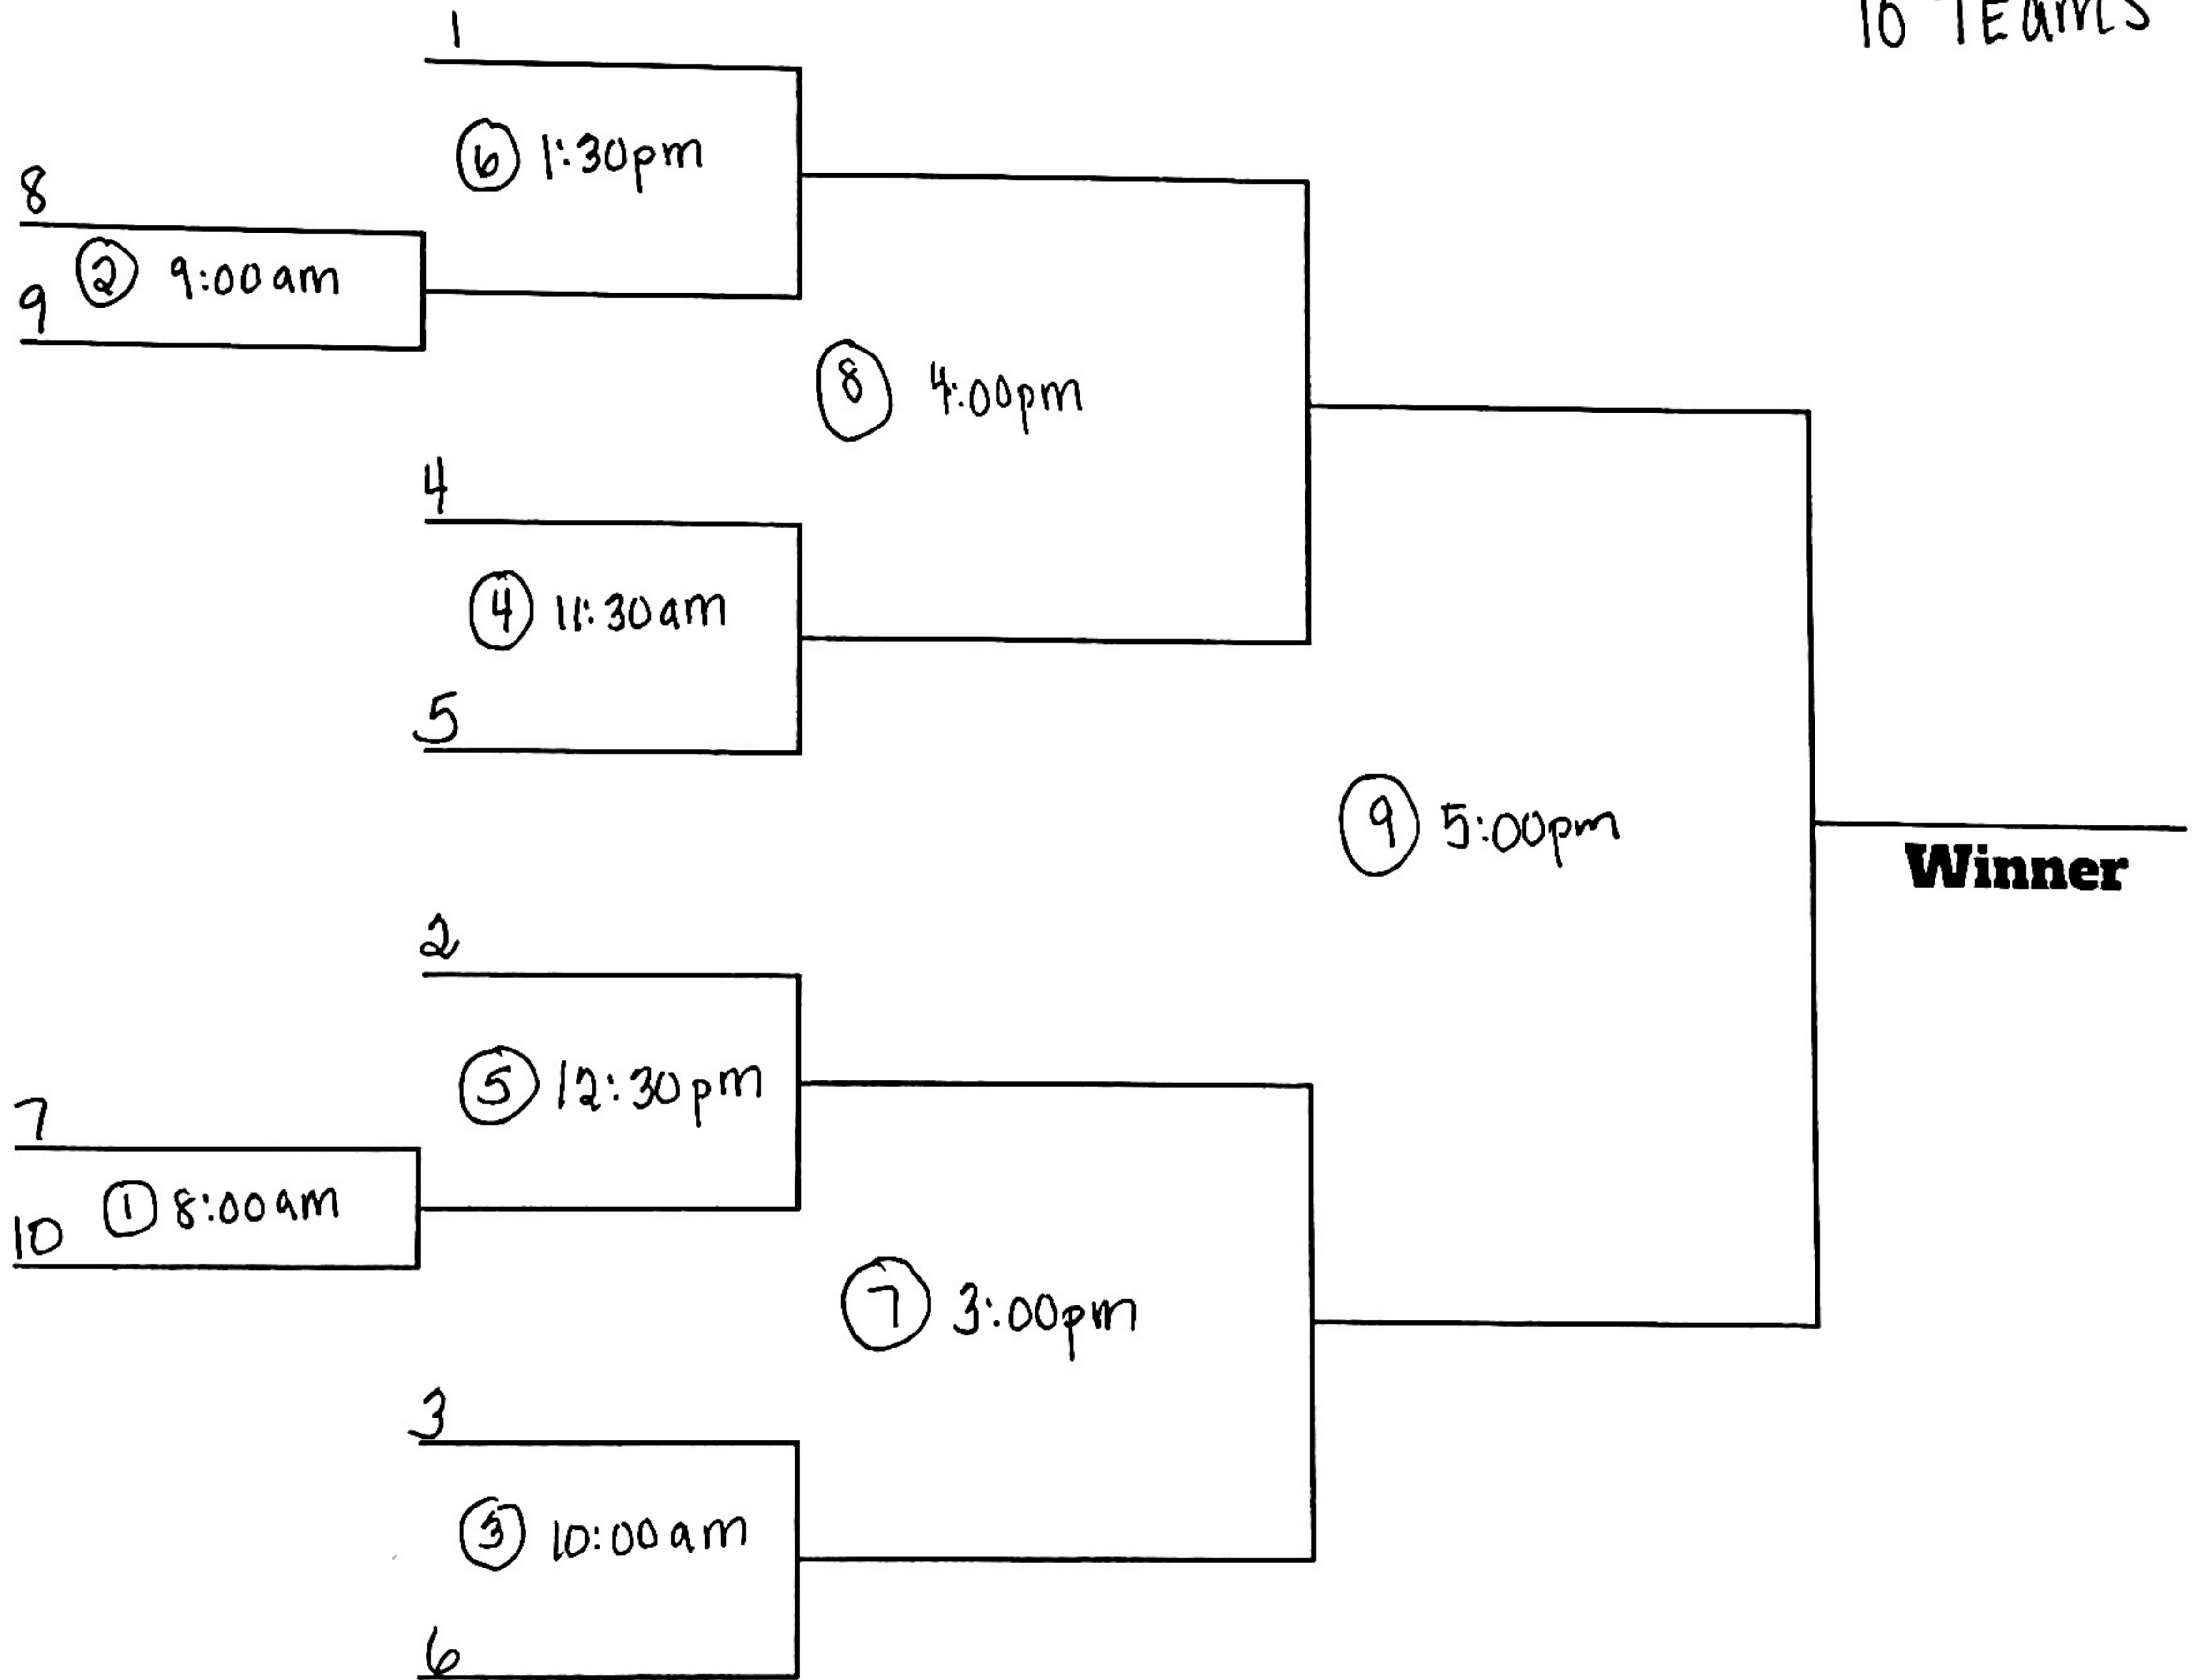

Tuesday 12/26
12 TEAMS

QU Baseball C-Side

10 Team Single Elimination

10 u Wednesday 12/27
10 teams

10 Team Single Elimination

12 u Thursday 1st/28
10 TEAMS

8U FRIDAY 12/29
13 TEAMS