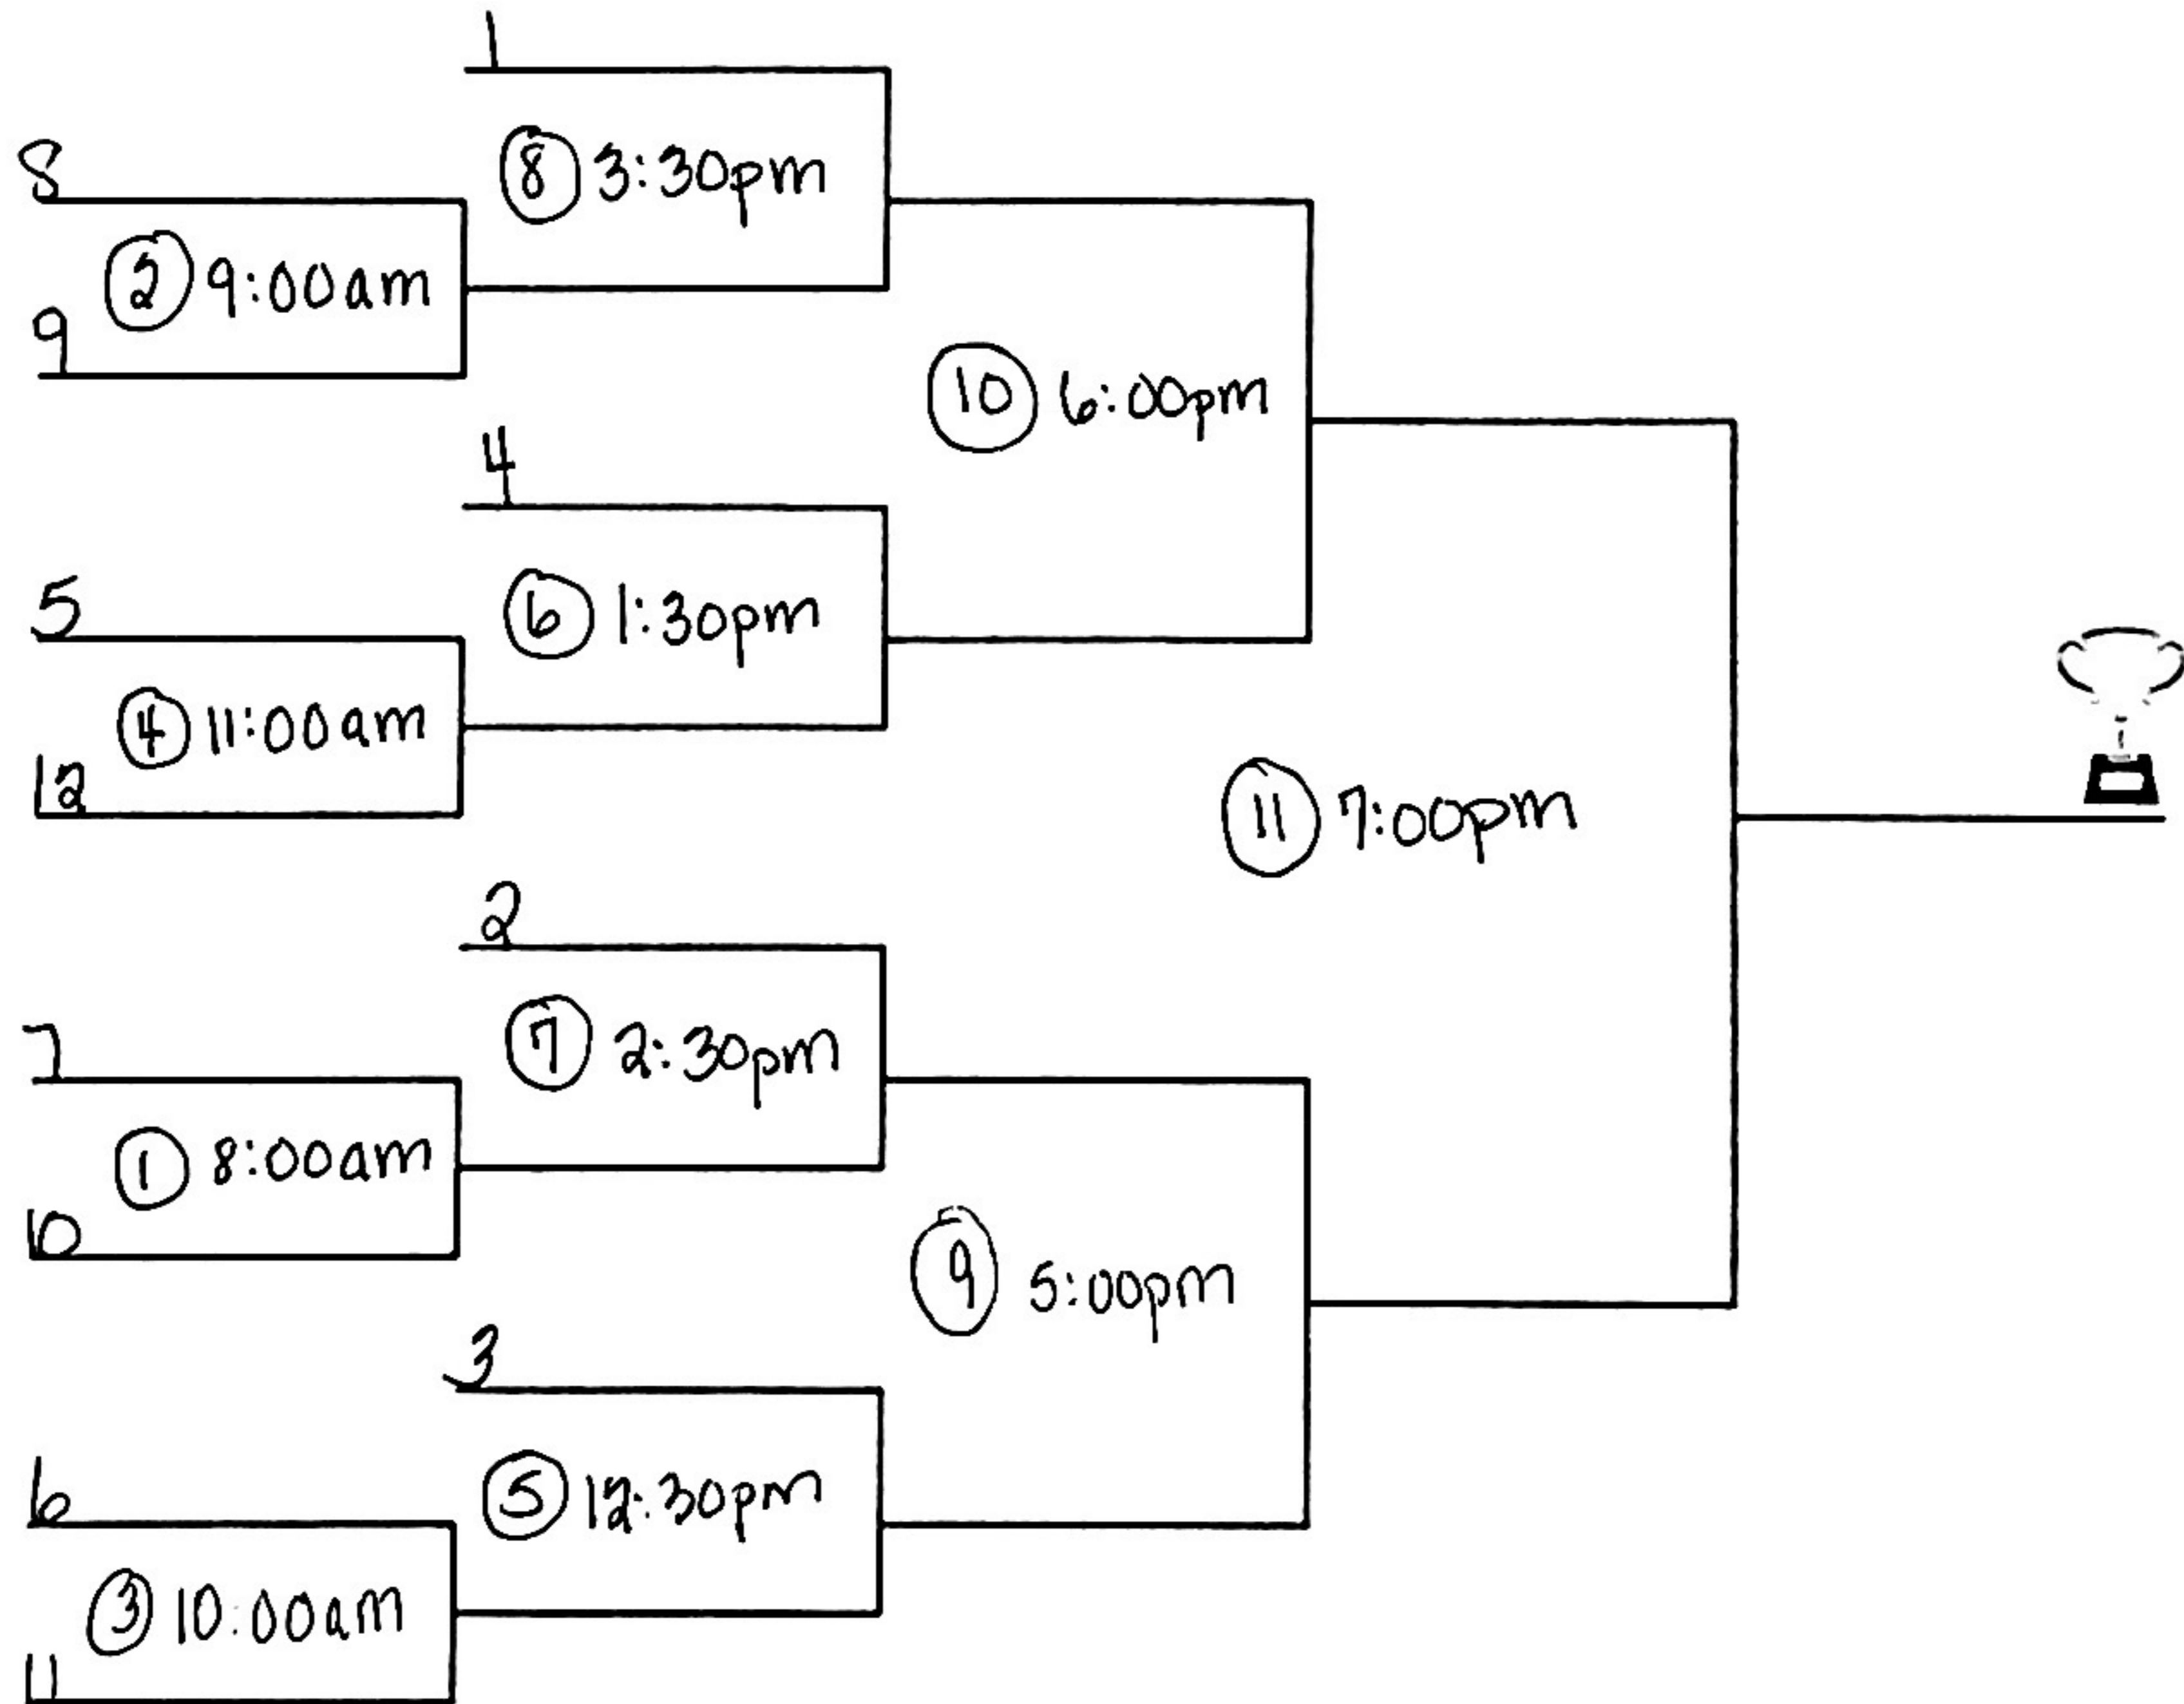

Tuesday 12/26
12 TEAMS

QU Baseball C-Side

10 Team Single Elimination

10 u Wednesday 12/27
10 teams

10 Team Single Elimination

12 u Thursday 1st/28
10 TEAMS

8U FRIDAY 12/29
13 TEAMS