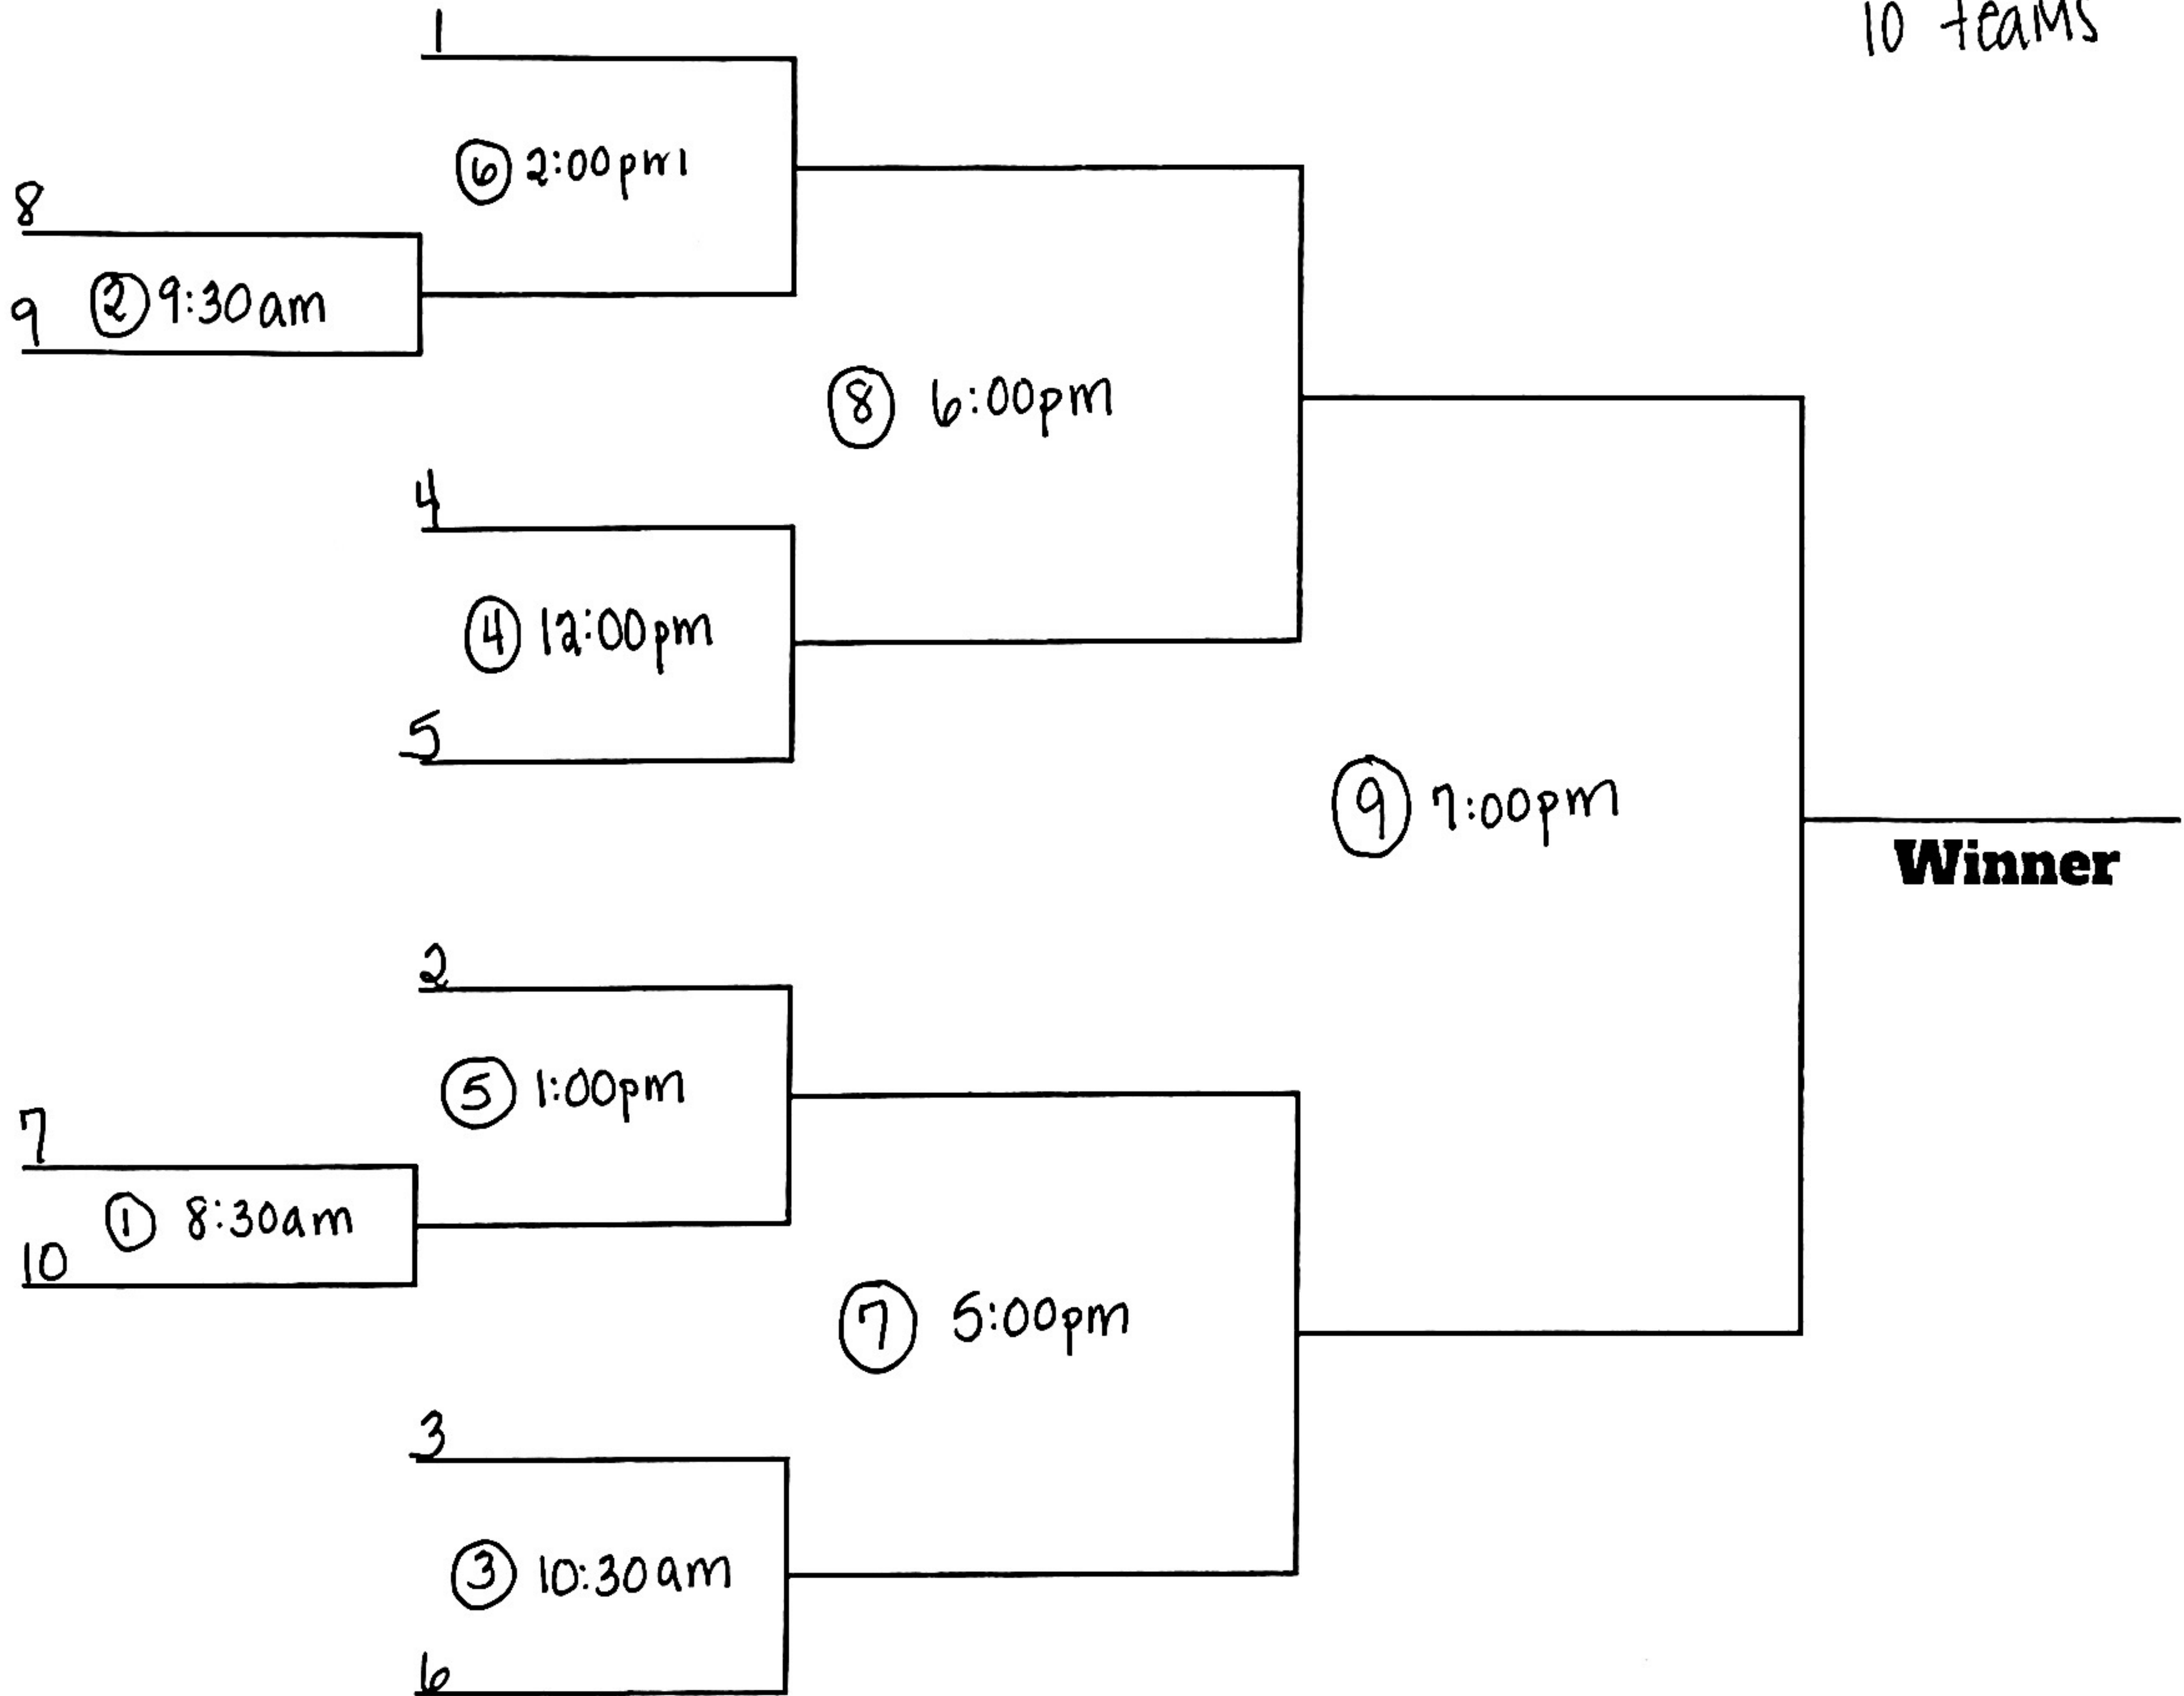

Tuesday 12/26
12 TEAMS

QU Baseball C-Side

10 Team Single Elimination

10 u Wednesday 12/27
10 teams

10 Team Single Elimination

12 u Thursday 1st/28
10 TEAMS

8U FRIDAY 12/29
13 TEAMS